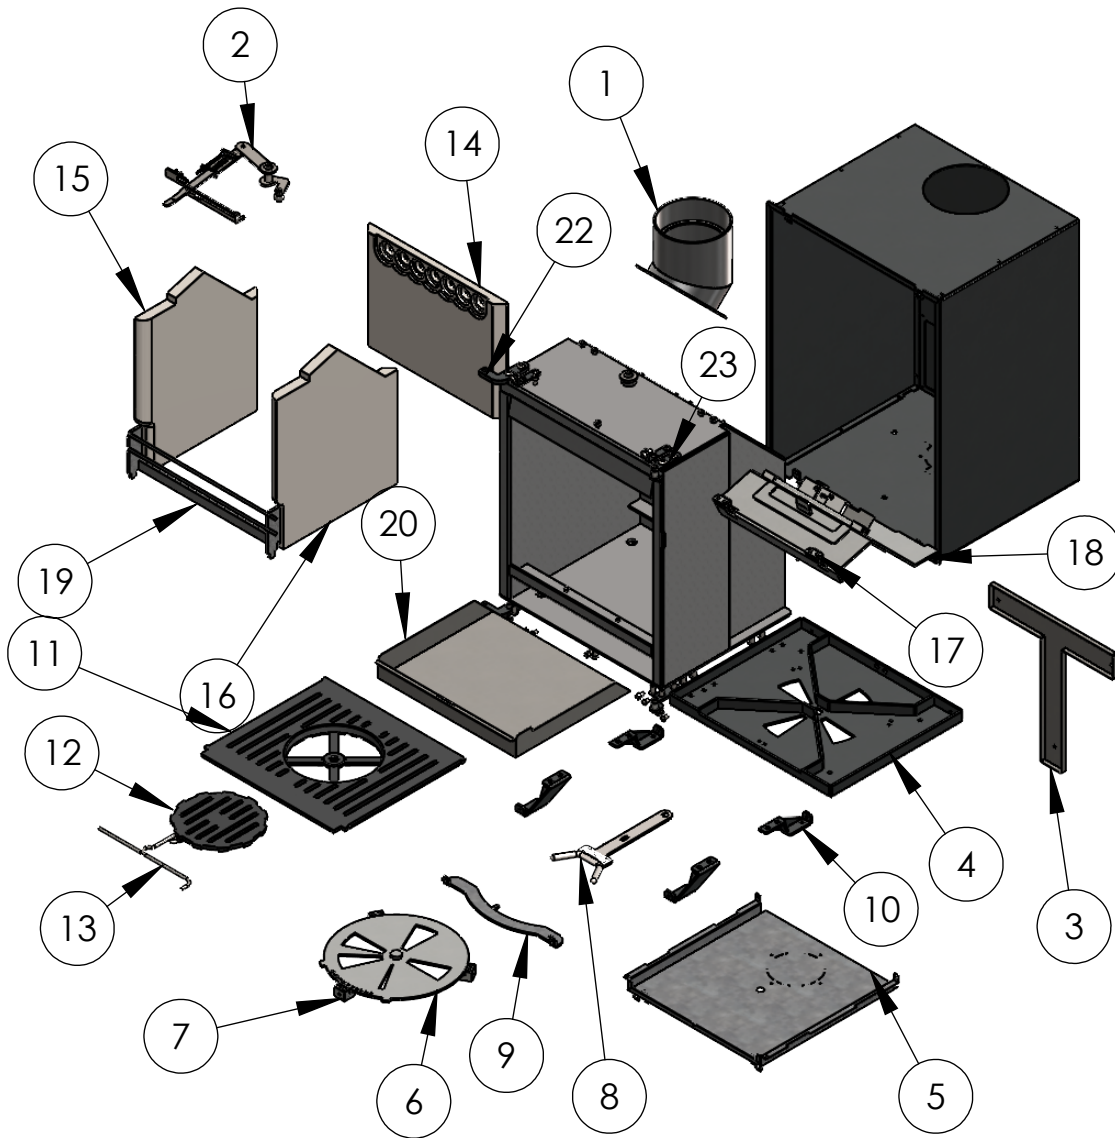

# PVI5 Exploded Drawing

ITEM NO.	PART NUMBER	DESCRIPTION	QTY.
1	spigot	PSP-0009	1
2	inset baffle control mech	8591	1
3	Tertiary Airbox	PSP-0071	1
4	Plenum Fabrication	PSP-0050	1
5	Outside Air Box	PSP-0056	1
6	Disc Valve	PSP-0030	1
7	Disc Valve Retainer	PSP-0057	3
8	Air Control Lever	PSP-0055	1
9	DEFRA Air Limiter	PSP-0047	1
10	Front Support Leg	PSP-0020	4
11	Main Grate	PSP-0061	1
12	Centre Grate	PSP-0065	1
13	Inset Riddle Rod	PSP-0038	1
14	PV5 Rear Liner	PSP-0066	1
15	PV5 LH Side Liner	PSP-0078	1
16	PV5 RH Side Liner	PSP-0079	1
17	Baffle Support Bracket	PSP-0046	2
18	Active Baffle Assembly	PSP-0115	1
19	fuel retainer assy	PSP-0074	1
20	Ashpan tray	PSP-0058	1
21	Riddle Rod Retainer	PSP-0021	2
22	Body Hinge	PSP-0019	2
23	Latch Pin Assy	PSP-0023	2